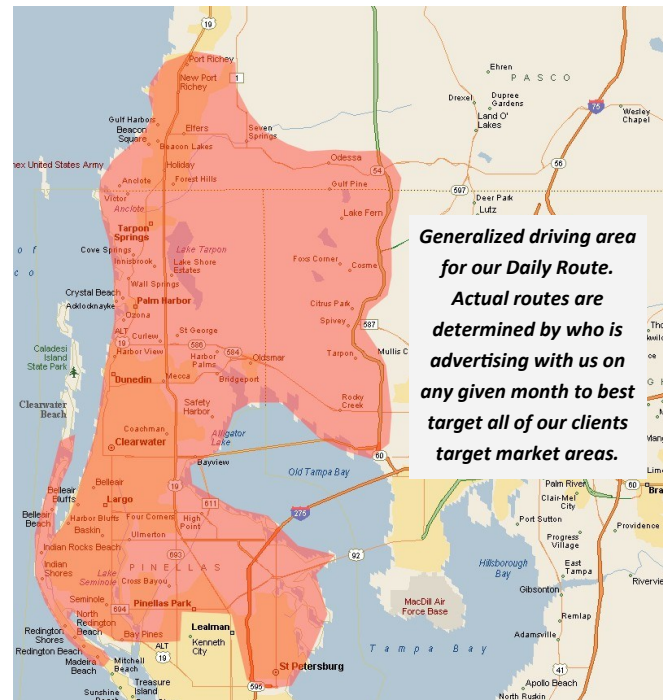

Private Truck Rentals

$150 per hour (4 hour minimum)

Monthly Mobile Advertising Rates

There are 36 advertising spots available. Each spot runs for 10 seconds. At maximum capacity (36 spots x 10 seconds) the entire advertising cycle would run a total of 6 minutes before looping continuously throughout the day. One advertiser's ad is displayed on all three sides (driver-7'x14', passenger-7'x14', and back door-7'x7'screens) of the truck at the same time.

Graphic Design Services

We can create a BASIC advertisement for you at no additional cost (logo, phone, physical address, website), or you can provide your own. More involved ads can also be created or redesigned for a $75 fee. Ads can be swapped out at any time throughout the contract, and as many times as you like. If you buy more than one spot they can be graphically different, all the same, or any combination you'd prefer.

Number of Spots Displayed		1 SPOT	2 SPOTS	3 SPOTS	4 SPOTS	6 SPOTS	8 SPOTS	12 SPOTS
		every 6 mins	every 3 mins	every 2 mins	every 1:30 min	every 1 min	every 45 secs	every 30 secs
Contract Length	1 year	$300	$525	$750	$950	$1,350	$1,750	$2,500
	6 Month	$350	$625	$850	$1,050	$1,450	$1,850	$2,600
	3 Month	$400	$725	$950	$1,150	$1,550	$1,950	$2,700
	1 Month	$450	$825	$1,050	$1,250	$1,650	$2,000	$2,800
Week to Week		$175	$300	$400	$500	$650	$850	$1,000

AD SPECS: Full color. However no ads with white backgrounds please. Ads show best with darker backgrounds and lighter or white text or foregrounds. Use large big bold fonts, and avoid wordy advertisements. Remember this is a billboard style of ad, and not a printed style ad. Viewers have 10 seconds to get your message. So keep it simple, big, using as few words as possible, and to the point. Save files as JPEG images. Screen Dimensions. BACK SCREEN 416px (W) x 416px (H), SIDE SCREENS 832px (W) x 416px (H).